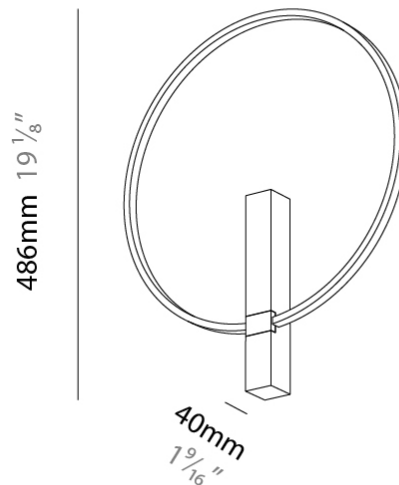

Ø408mm 16 1/16"