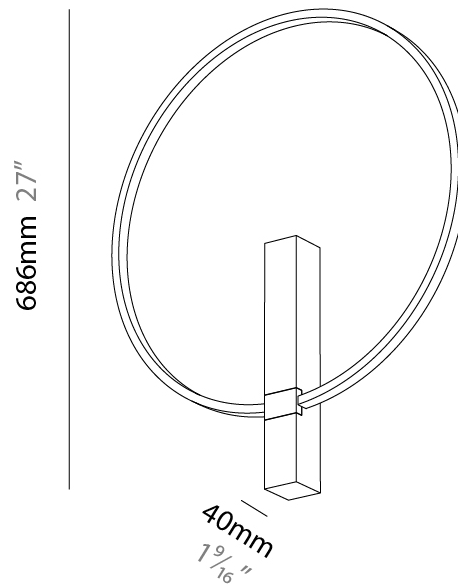

Ø608mm 23 ¹⁵/₁₆ "