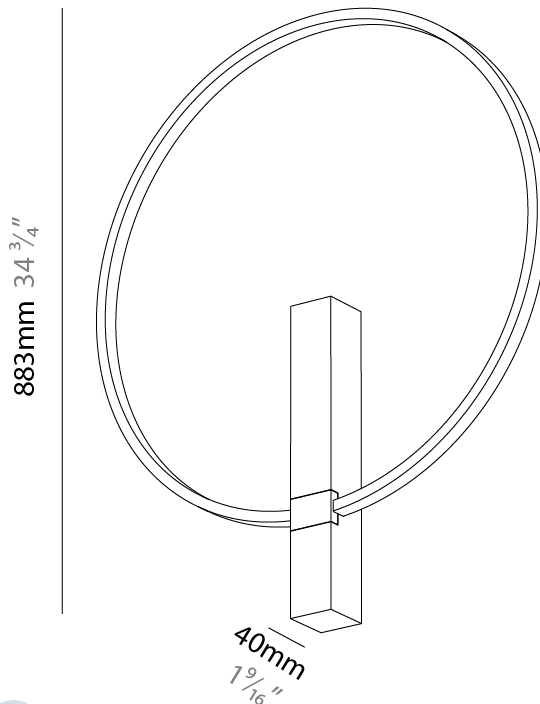

Ø808mm 31 ¹³/₁₆ "